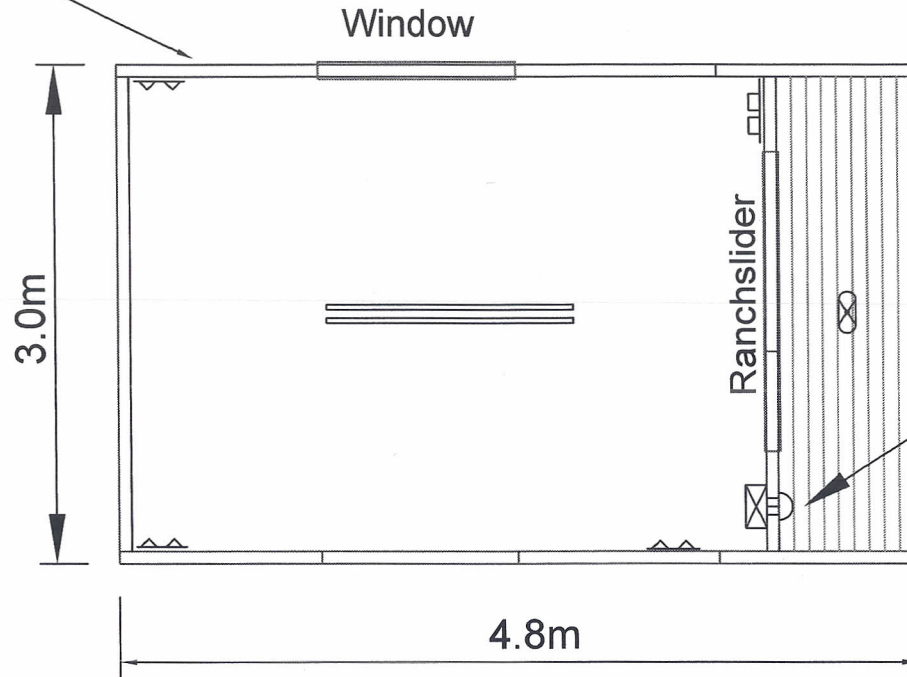

4.80m x 3.0m Sleepout

Outside wall of
75mm Insulated
Panel

Caravan power
inlet and
switchboard

KEY

- Double Power Point
- Light Switch
- Double Fluorescent lights
- External Light

REVISIONS:	DATE	NAME			

RELOCATABLE
 >>> N.Z. LIMITED <<<<
 PO BOX 113
 TAKANINI
 (Opp Takanini School Rd and Spartan Rd)
 Ph: 08 2678040
 Fax: 08 2678110

DESIGNED: RAC
 DRAWN: RAC
 CAD REF: Reloc303L.dwg
 ISSUED: 21/12/06

SCALE: 1:50 @A4
 JOB NO: RNL6x3CN
 DRAWING NO: 100