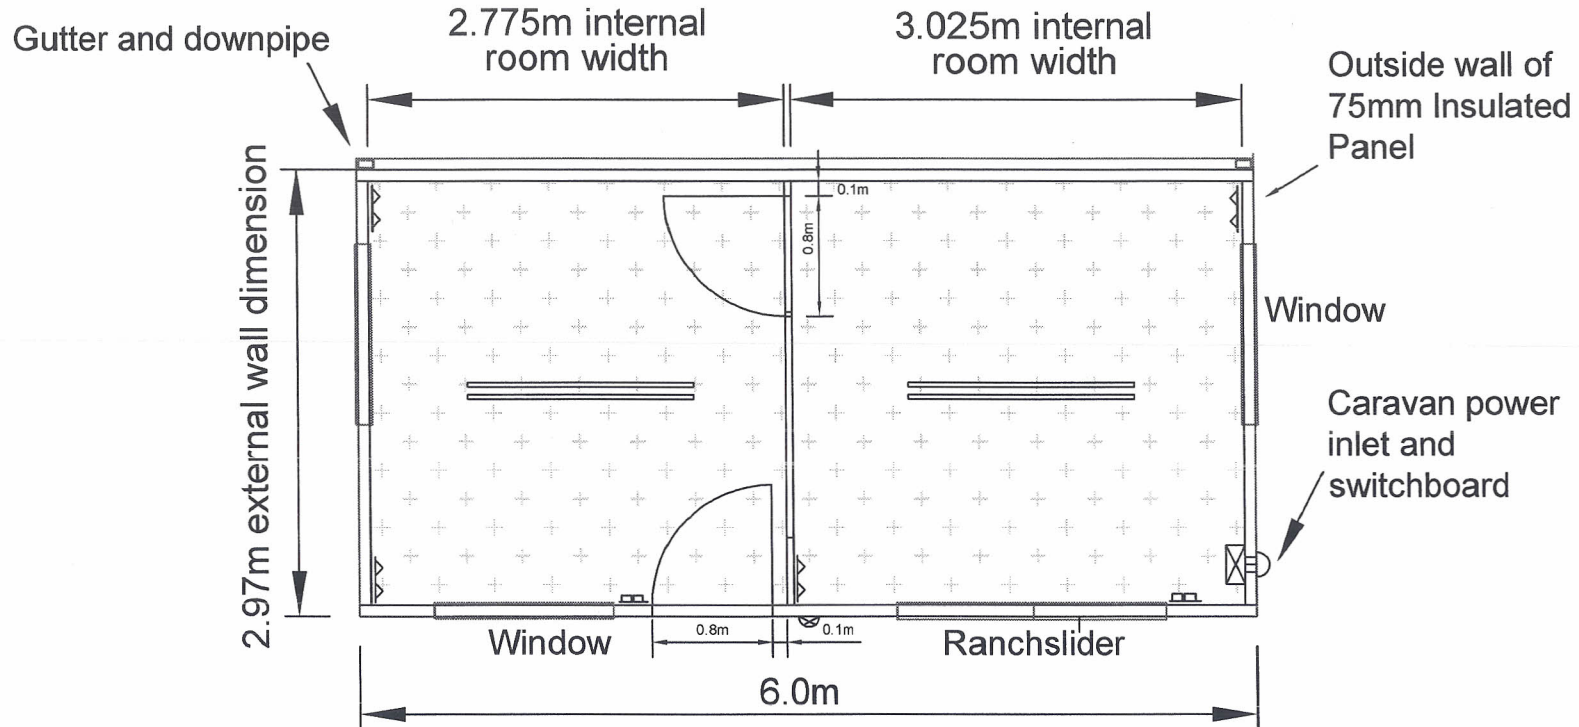

6.0m x 3.0m Two Room Cabin

KEY

- Double Power Point
- Light Switch
- Double Fluorescent lights
- External Light
- Carpet

REVISIONS:	DATE	NAME
A. Price amendment	12/3/07	RAC
B. Dimension amendment	05/04/07	RAC

COPYRIGHT: This drawing remains the property of Relocatable NZ Ltd and is provided for use as described and may not be used or reproduced in whole or part without written permission.

6.0m x 3.00m Relocatable Two Room Cabin