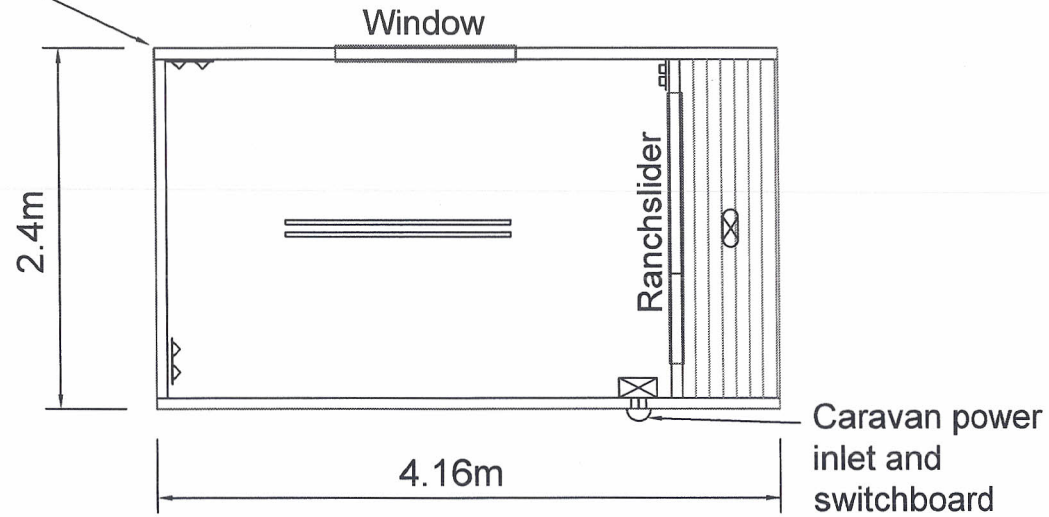

4.16m x 2.4m Sleepout

Outside wall of
75mm Insulated
Panel

KEY

- Double Power Point
- Light Switch
- Double Fluorescent lights
- External Light

REVISIONS:	DATE	NAME

4.16m x 2.4m

RELOCATABLE
 N.Z. LIMITED
 PO BOX 1113
 TAKAPUNE
 (One Takapuni School Rd and Spartan Rd)
 Ph: 09 2676040
 Fax: 09 2678010

DESIGNED: RAC	SCALE: 1:50 @A4
DRAWN: RAC	JOB NO: RNL4.16x2.4
CAD REF: Reloc4.16x2.4.dwg	DRAWING NO: 100
ISSUED: 21/12/08	